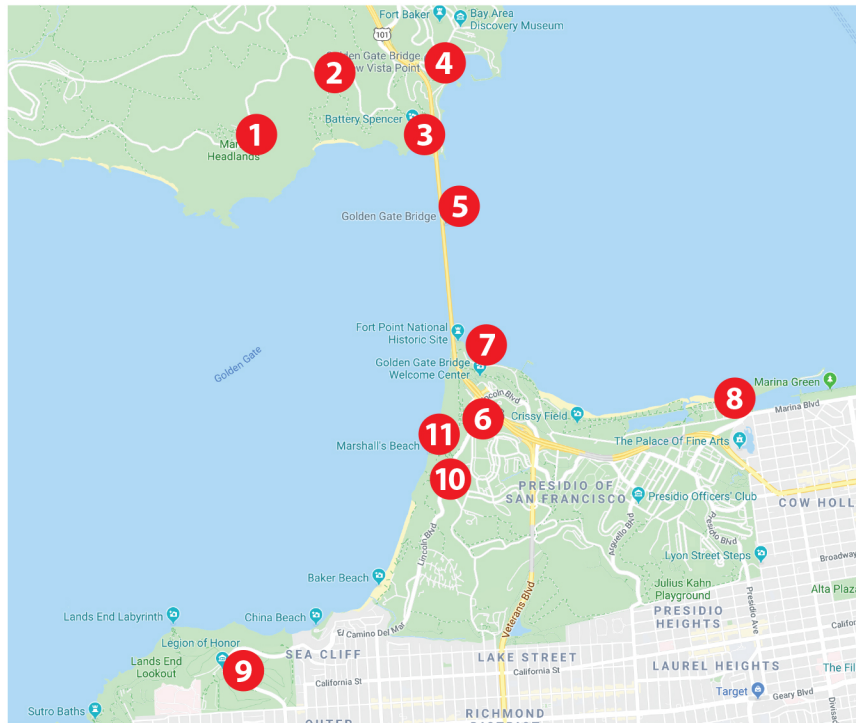

Flying Dawn Marie

GOLDEN GATE BRIDGE PHOTO CHEAT SHEET

1 Hawk Hill & Marin Headlands Vista Point

2 Hawk Hill to Battery Spencer Turnout Points

3 Battery Spencer

4 Golden Gate Bridge View Vista Point (North-side)
If you park in the North Tower Golden Gate Parking on the west side of the highway, you can walk under the bridge to the Vista Point.

5 On the Bridge

6 Presidio (Battery Boutelle)

7 Fort Point

8 Crissy Field (Crissy Field East Beach)

9 Legion of Honor

10 Batteries to Bluffs Trail

11 Marshall's Beach

[Click here for Google Maps driving directions](#)