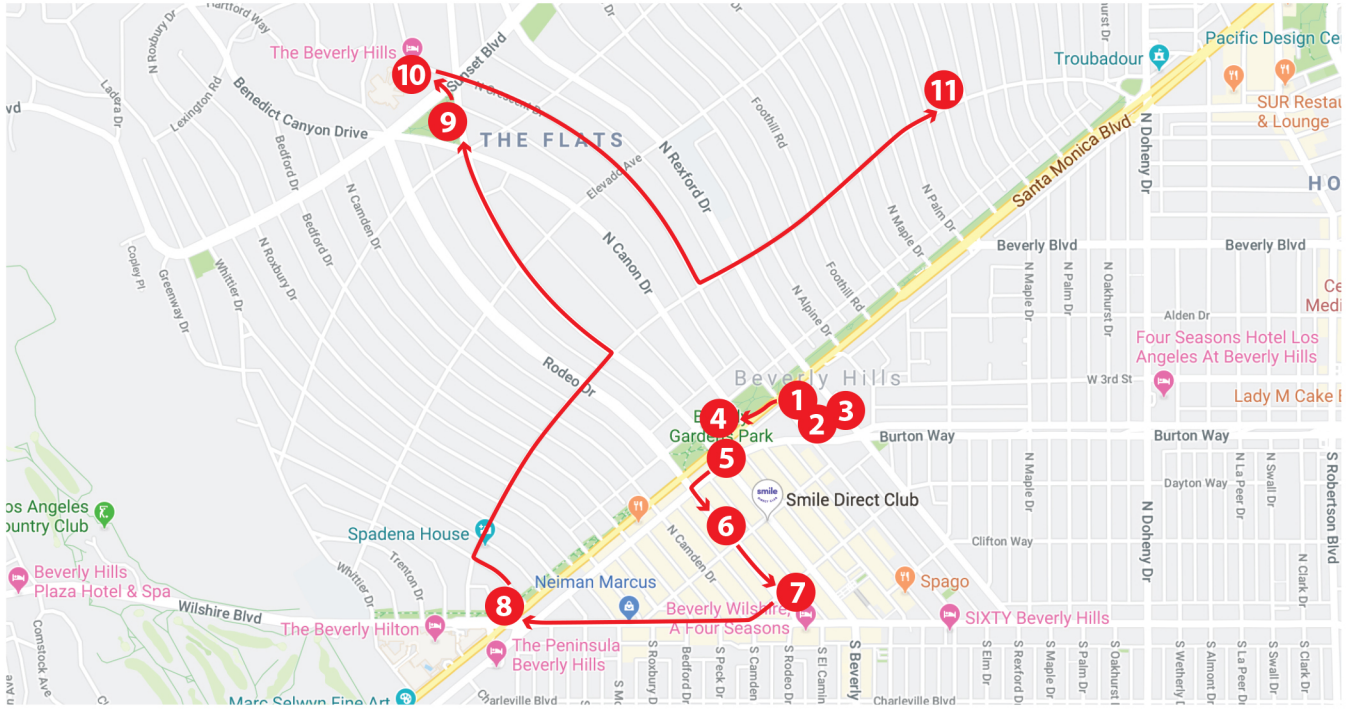

Flying Dawn Marie

BEVERLY HILLS PHOTO CHEAT SHEET

1 City Hall

7 Two Rodeo Dr

2 Civic Center

8 Electric Fountain

3 9/11 Memorial Garden

9 Will Rogers Memorial Park

4 Beverly Hills Sign

10 The Beverly Hills Hotel

5 Alfred Coffee

11 602 N Hillcrest Rd

6 Rodeo Dr

[Click here for a Google Maps walking directions](#)