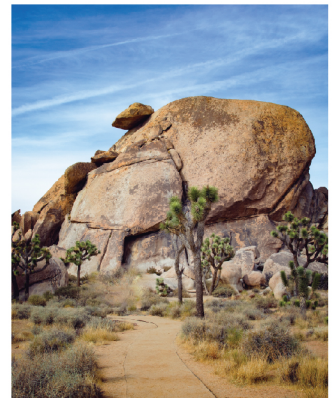

Flying Dawn Marie

BEST ROCK FORMATIONS IN JOSHUA TREE NATIONAL PARK

SKULL ROCK
Skull Rock Nature Trail

SPLIT ROCK
Split Rock Trail

FACE ROCK
Discovery Trail

HALL OF HORRORS
Hall of Horrors Trail

PETROGLYPHS
Barker Dam Trail

PENGUIN ROCK & JUNIPER TREE
Jumbo Rocks Campground

CRISS CROSS ROCK
Jumbo Rocks Campground

WINDOW ROCK
Hidden Valley Nature Trail

SLOT CANYON
Arch Rock Trail

ARCH ROCK
Arch Rock Trail

HEART ROCK
Arch Rock Trail