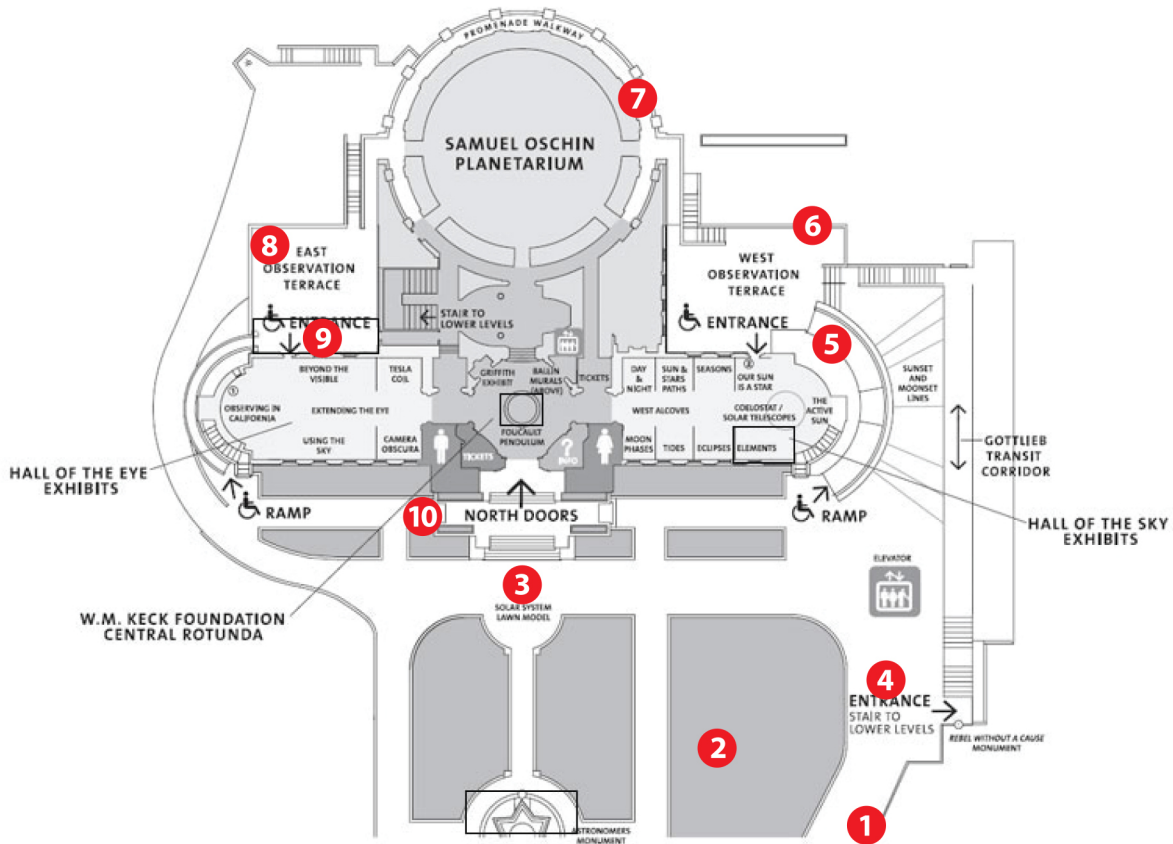

Flying Dawn Marie

GRIFFITH OBSERVATORY CHEAT SHEET

1 Great views of the Hollywood sign

2 Pano shot of the Observatory

3 In front of the north doors

4 James Dean Monument

5 Succulents with Hollywood sign views

6 Planetarium and downtown views

7 Promenade walkway

8 Downtown views

9 Art deco window

10 Side staircase at north doors

11 Mount Lee Dr
Los Angeles, CA 90068
(Hollywood Sign hiking trail)

12 546 N Normandie Ave
Los Angeles, CA 90004